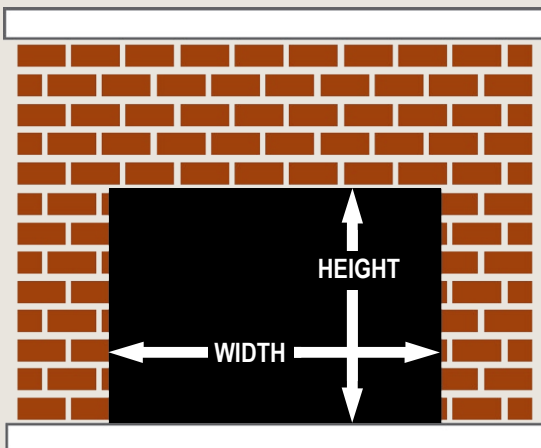

### Farnworth – Oil Rubbed Bronze Finish

Size	Sku#	Style	Overall Dimensions (width x height)	Fits Openings	
				Width	Height
1	FW-6500	Cabinet Style	38.5" X 28"	30" - 37"	22.5" - 29.5"
2	FW-6501	Cabinet Style	38.5" X 31"	30" - 37"	25.5" - 32.5"
3	FW-6502	Cabinet Style	44.5" X 31"	36" - 43"	25.5" - 32.5"